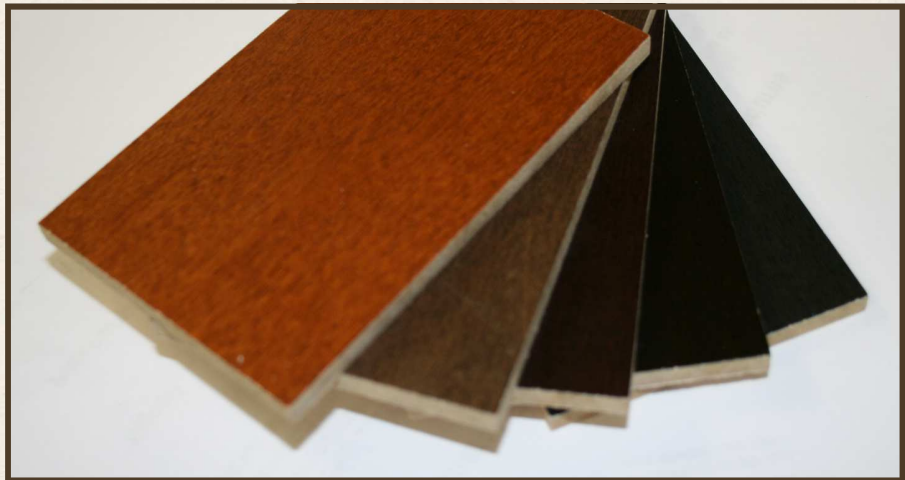

Woodcrafts

opening the door to a greener tomorrow

Wood Stain Colours Update

Our stock stain colour program has been reduced to the five most popular colours. As of May 12th, the following colours will be in stock:

- Cinnamon**
- Sage**
- Sienna**
- Peppercorn**
- Slate**

In an effort to address an ongoing concern with our Lead Times within our Finishing Department we have decided to change our approach to the Stain program. By limiting the amount of stain colours flowing into the department we should be able to increase or gain some efficiencies as a result. In addition to reducing the number of stock colours we will no longer offer Custom Stain Matching, which takes a lot of time and resources to manage. The 5 stock stain colours will be available in both 10 and 30 degree sheen. And don't worry, we will continue to offer a 10 or 30 degree Clear Coat as well.