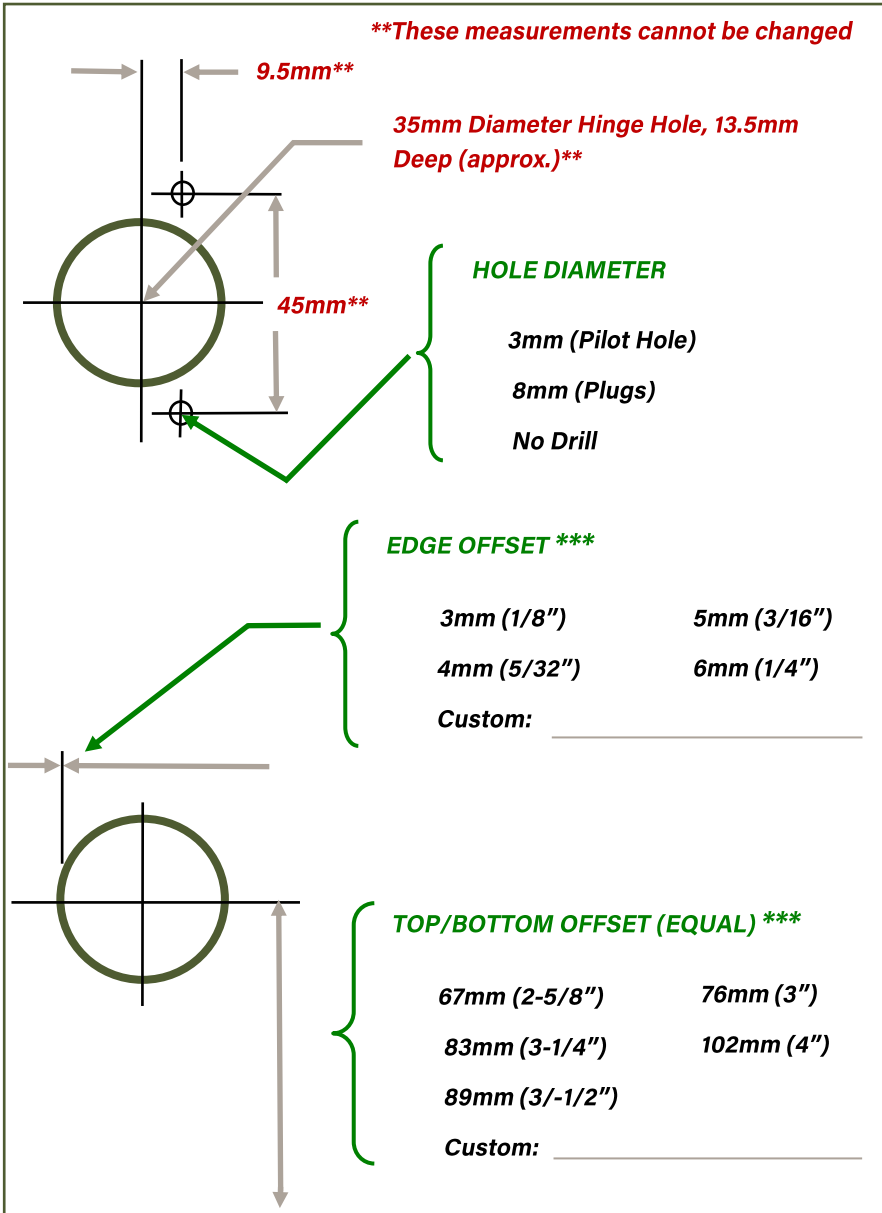

Customer

PO#

CHECK ONE **RED** BUTTON IN ALL 3 GROUPS

STANDARD # HINGES/DOOR

Door Height	# Hinges
<889mm (<35")	2
889 - 1575mm (<35-62")	3
1575 - 1880mm (62-74")	4
1880mm (74"+)	5+

PRINT

EMAIL

***** Extra charges and lead time may apply for custom drilling instructions.**

ALL MID-HOLES WILL BE DRILLED WITH EQUAL SPACING BETWEEN, UNLESS OTHERWISE SPECIFIED

DRILLING NOTES
